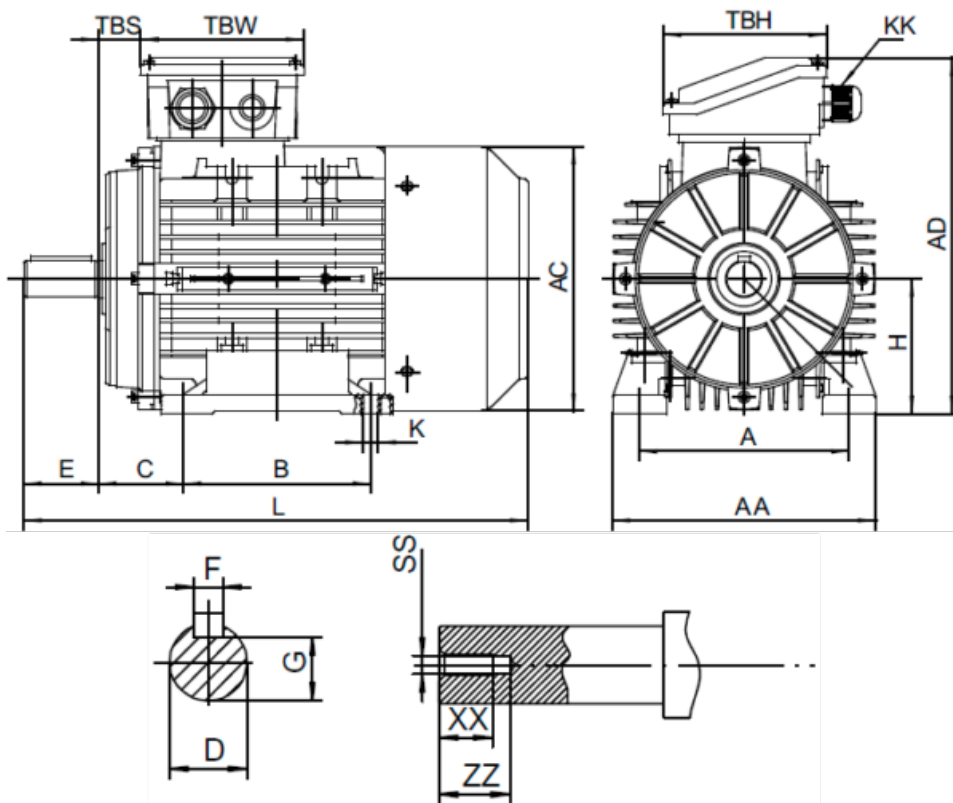

Data Sheet

Article number: 25180040022240

Description: Kleedrive T3A 112M-2 4kw 2800 rpm UL/CSA
3x400/690V 50 HZ IP55 B3 Eff=88,1%

Measures

A = 190	F = 8	TBW = 118
AA = 224	G = 24	XX = 22
AC = Ø220	H = 112	ZZ = 30
AD = 283	KK = -	
B = 140	L = 397	
C = 70	SS = M10	
D = Ø28	TBH = 118	
E = 60	TBS = 33	